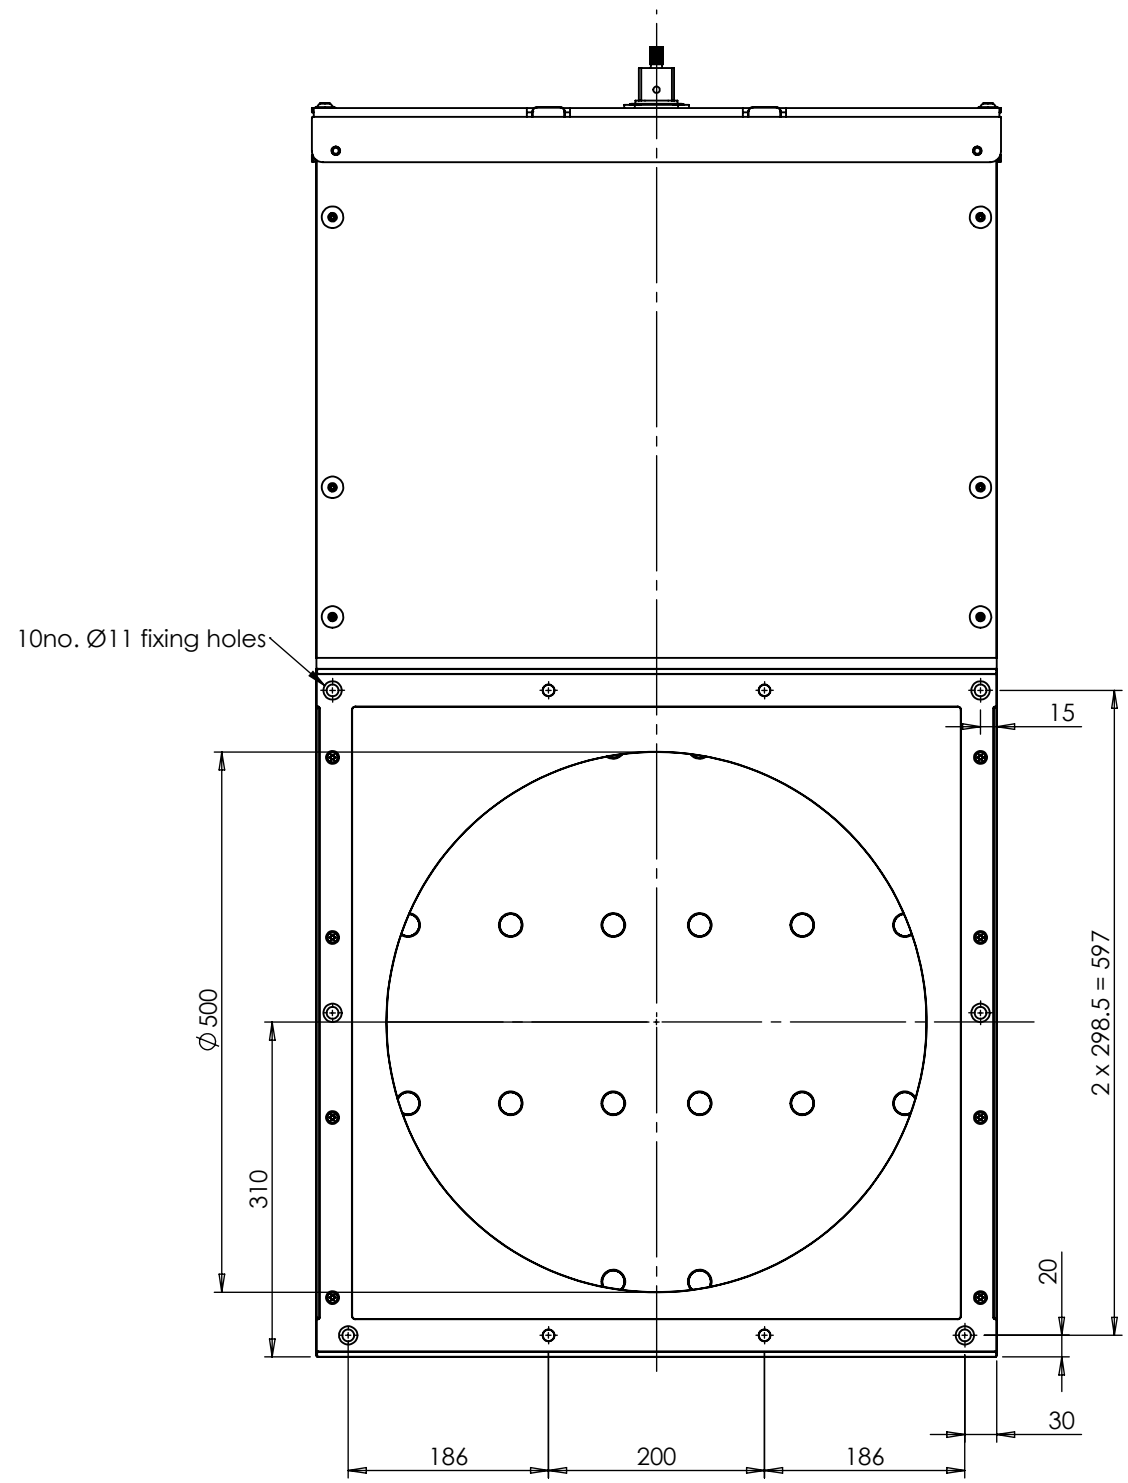

DETAIL A  
SCALE 2 : 1

Materials:  
 Plastic parts: HDPE  
 Metallic Parts: Stainless Steel 316L  
 Seals: EPDM Closed cell rubber  
 Fitted using A4 stainless rods

	Name	Date
Received by		
Inspected by		
Assembled by		
Dispatched by		