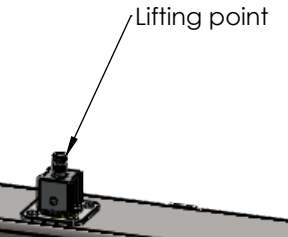

DETAIL A  
SCALE 2 : 1

Materials:  
 Plastic parts: HDPE  
 Metallic Parts: Stainless Steel 316L  
 Seals: EPDM Closed cell rubber  
 Fitted using A4 stainless rods

	Name	Date
Received by		
Inspected by		
Assembled by		
Dispatched by		