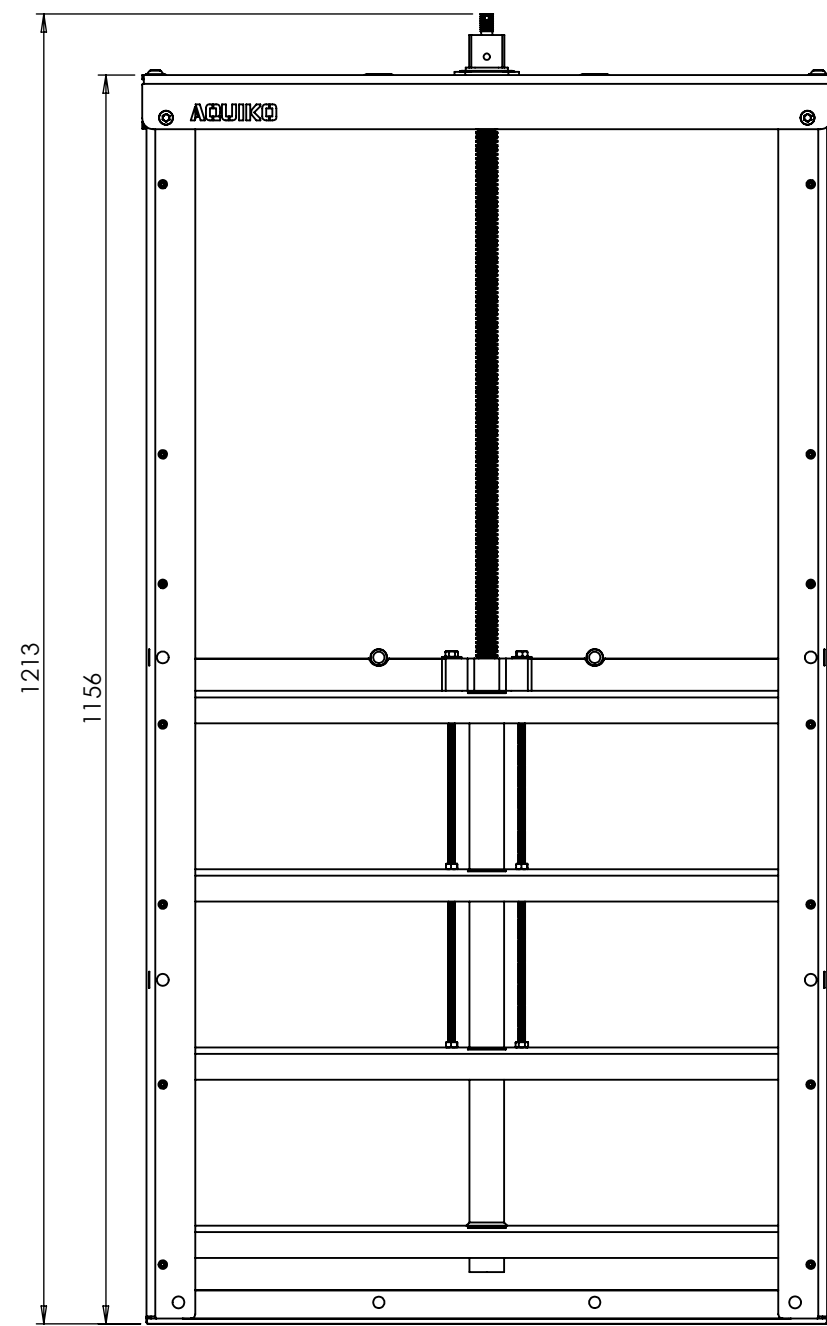

DETAIL A  
SCALE 2 : 1

Materials:  
 Plastic parts: HDPE  
 Metallic Parts: Stainless Steel 316L  
 Seals: EPDM Closed cell rubber  
 Fitted using A4 stainless rods

	Name	Date
Received by		
Inspected by		
Assembled by		
Dispatched by		