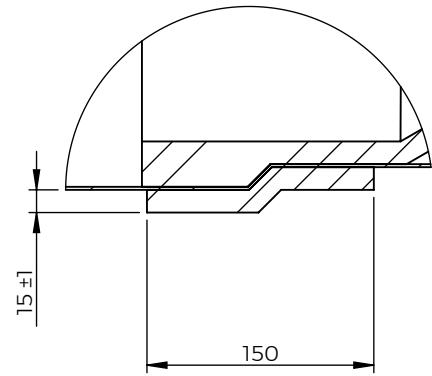

© 2017 Wapro AB. This document is subject to copyrights owned by Wapro AB. Any amendments, republication, retransmission, and/or reproduction of all or any part of the document is expressly prohibited, unless the copyright owner of the material has expressly granted its prior written consent. All other rights are reserved.

Designed By PM	Approved By PM	Created Date 2011-03-07	Units [mm]	General Tolerance SS-ISO 2768-1 m	Scale 1:30	
Material EN 1.4301 / EN 1.4404			Comments		Project Number	
Weight [kg] 130		Box Volume [m³] 1.34	Description WaStop DN900			
 			Article Number WS885-S		Rev 2017-09-12	Sheet 1 (1)