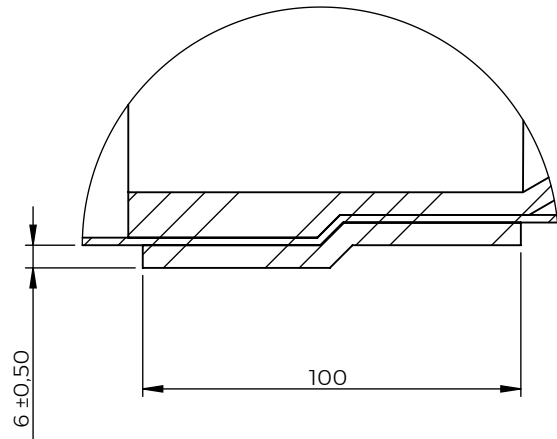

DETAIL B
SCALE 1:2

© 2017 Wapro AB. This document is subject to copyrights owned by Wapro AB. Any amendments, republication, retransmission, and/or reproduction of all or any part of the document is expressly prohibited, unless the copyright owner of the material has expressly granted its prior written consent. All other rights are reserved.

Designed By PM	Approved By PM	Created Date 2015-08-07	Units [mm]	General Tolerance SS-ISO 2768-1 m	Scale 1:10	
Material EN 1.4301 / EN 1.4404			Comments		Project Number	
Weight [kg] 15.71		Box Volume [m ³]	Description WaStop DN350			
 			Article Number WS340-S		Rev 2017-09-12	Sheet 1 (1)