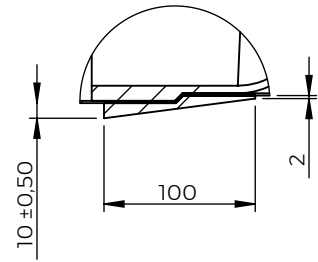

DETAIL B
SCALE 1:5