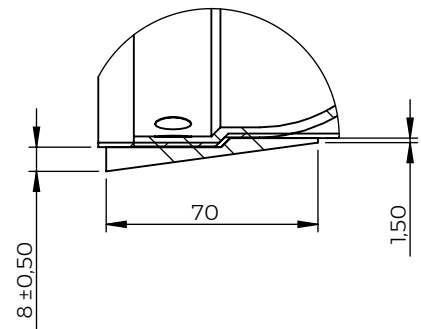

DETAIL B
SCALE 2 : 5

© 2017 Wapro AB. This document is subject to copyrights owned by Wapro AB. Any amendments, republication, retransmission, and/or reproduction of all or any part of the document is expressly prohibited, unless the copyright owner of the material has expressly granted its prior written consent. All other rights are reserved.

Designed By PM	Approved By PM	Created Date 2015-06-29	Units [mm]	General Tolerance SS-ISO 2768-1 m	Scale 1:5	
Material EN 1.4301/ EN1.4404			Comments		Project Number	
Weight [kg] 0,68		Box Volume [m³] 0,008	Description WaStop DN150			
 			Article Number WS146-S		Rev 2017-09-12	Sheet 1 (1)